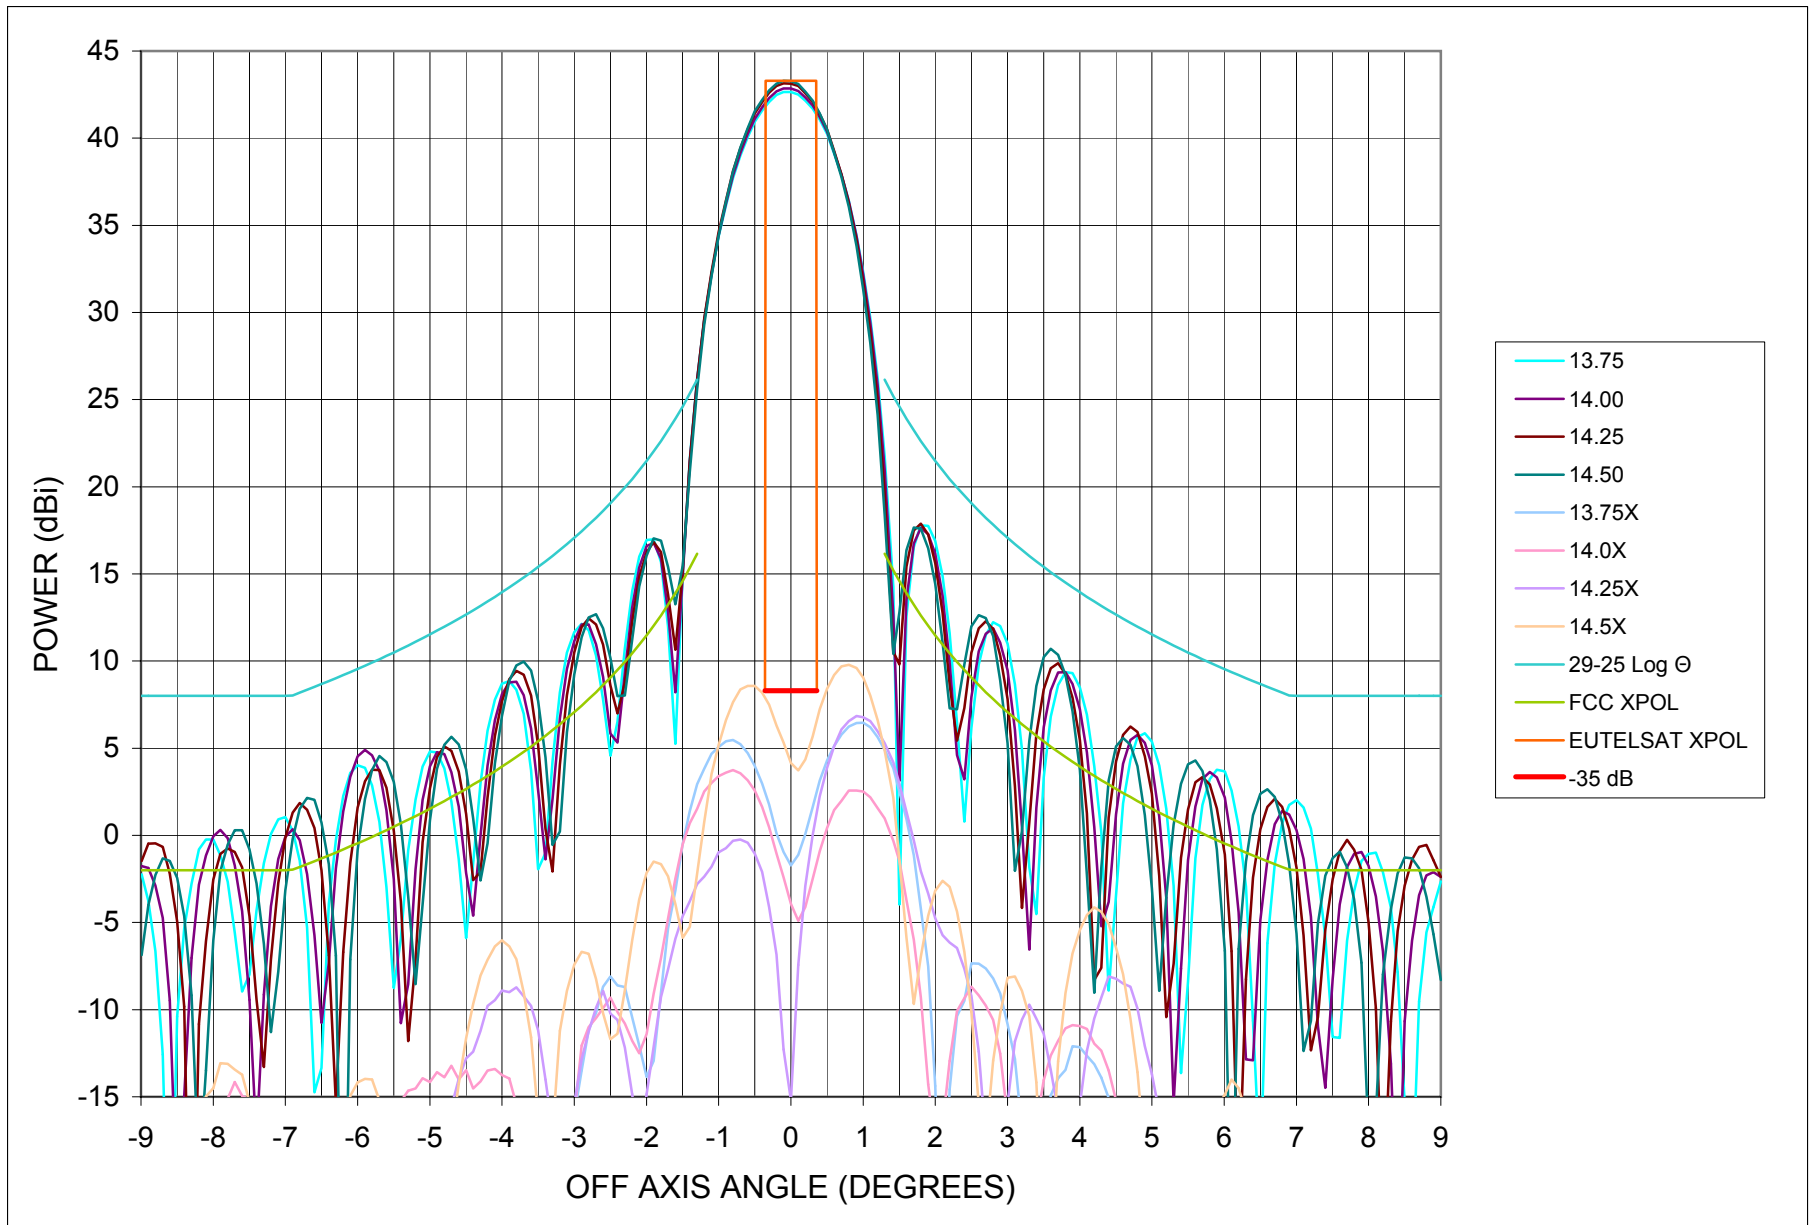

# AvL MODEL 1212/1262/1275 FLYAWAY ANTENNA PATTERNS

**AZIMUTH AXIS**  
**Tx HORIZONTAL POLARIZATION**